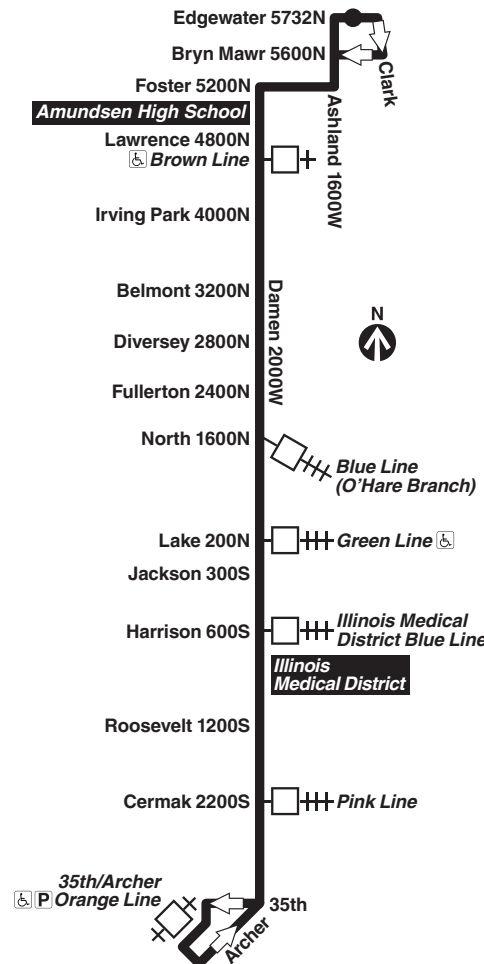

Federal law requires priority seating be designated for seniors and people with disabilities. **Please stand up** and yield these seats when needed for qualifying riders or when asked.

Schedules and other info in this timetable are subject to change. CTA does not assume responsibility for errors in timetables nor for inconvenience or damage resulting from delays.

Pay close attention to destination signs and announcements when boarding: added service may sometimes be provided over portions of this or any bus route and some trips can end before the furthest terminal on a line depending on service needs or time of day.

Bicycle racks are installed on the front of all CTA buses and are allowed on CTA trains during certain hours. See our [Bike & Ride brochure](#) or webpage for help on how to use racks and more.

Know before you go: Get alerts from us by text or e-mail about planned service changes every week or instant alerts for unplanned reroutes and disruptions. Sign up for CTA Updates today at transitchicago.com/updates.

For more travel information, use the Ventra app or call the RTA Travel Information Center at 312-836-7000. *Para obtener mayor información, en Español, llame al Centro de Información a 312-836-7000.*

Chicago Transit Authority

50 Damen

Effective Aug. 25, 2024

All CTA buses are accessible

Monday thru Friday **#50 Damen**

Southbound

LV Ashland/Clark	Damen/ Irving Park	Damen/ North	Damen/ Jackson	Damen/ Cermak	AR 35th/ Archer Orange Ln
4:30a	4:43a	4:57a	5:08a	5:18a	5:27a
4:47	5:00	5:14	5:25	5:35	5:44
5:02	5:15	5:29	5:40	5:50	5:59
5:17	5:30	5:44	5:55	6:05	6:14
5:27	5:40	5:54	6:05	6:15	6:24
5:36	5:50	6:04	6:15	6:25	6:34
5:44	5:59	6:13	6:25	6:35	6:44
5:54	6:08	6:23	6:35	6:45	6:54
----	----	----	6:41S	6:51	7:00
6:02	6:17	6:33	6:45	6:55	7:04
----	----	----	6:51S	7:01	7:10
6:11	6:26	6:42	6:55	7:05	7:14

then every 8 to 9 minutes until

7:12	7:29	7:49	8:05	8:16	8:25
7:21	7:38	7:58	8:15	8:26	8:35
7:29	7:47	8:08	8:25	8:36	8:45
7:41	7:59	8:20	8:37	8:48	8:57
7:53	8:11	8:32	8:49	9:00	9:09
8:08	8:26	8:47	9:04	9:15	9:24
8:26	8:43	9:03	9:19	9:30	9:39
8:44	9:01	9:19	9:34	9:46	9:55
9:03	9:19	9:35	9:49	10:01	10:11

then every 12 to 15 minutes until

12:43p	12:59p	1:16p	1:31p	1:43p	1:54p
----	----	1:31CD	1:32	1:44	1:54
----	----	1:41CD	1:42	1:54	2:04
12:56	1:13	1:30	1:45	1:57	2:08
1:07	1:24	1:42	1:57	2:10	2:20
1:18	1:35	1:53	2:09	2:21	2:32
1:29	1:46	2:05	2:20	2:33	2:43
1:39	1:57	2:16	2:32	2:45	2:55
1:51	2:09	2:28	2:43	2:56	3:07
2:01	2:20	2:39	2:55	3:08	3:19
2:12	2:31	2:50	3:06	3:20	3:31
2:23	2:42	3:02	3:18	3:31	3:42
2:34	2:53	3:13	3:29	3:43	3:54
2:44	3:04	3:24	3:41	3:55	4:06
----	----	3:41BD	3:42	3:56	4:07
----	----	3:51BD	3:52	4:06	4:17
2:55	3:15	3:36	3:52	4:06	4:17
3:10FS	3:22	3:42	3:59	4:13	4:24
3:02N	3:27	3:47	4:04	4:18	4:29
3:15	3:35	3:56	4:12	4:26	4:37
3:25	3:45	4:06	4:22	4:36	4:47
3:35	3:55	4:16	4:32	4:46	4:57
3:45	4:05	4:26	4:42	4:56	5:07
3:56	4:16	4:36	4:53	5:06	5:17
4:07	4:27	4:47	5:03	5:17	5:28
4:21	4:40	5:00	5:16	5:29	5:40
4:34	4:54	5:13	5:29	5:42	5:53
4:48	5:07	5:26	5:42	5:54	6:05
5:04	5:23	5:42	5:57	6:10	6:20
5:21	5:39	5:58	6:13	6:25	6:35
5:37	5:55	6:13	6:28	6:40	6:50
5:54	6:11	6:29	6:44	6:56	7:06
6:10	6:27	6:45	7:00	7:11	7:22
6:28	6:45	7:02	7:16	7:27	7:37
6:44	7:01	7:18	7:32	7:43	7:53
7:01	7:17	7:34	7:48	7:58	8:09
7:17	7:33	7:50	8:04	8:14	8:24
7:34	7:50	8:07	8:20	8:29	8:40
7:51	8:07	8:23	8:36	8:45	8:55
8:08	8:23	8:39	8:52	9:01	9:11
8:24	8:39	8:55	9:08	9:16	9:26
8:42	8:57	9:12	9:24	9:32	9:42
9:03	9:17	9:32	9:44	9:52	10:02
9:23	9:37	9:52	10:04	10:12	10:22
9:43	9:57	10:12	10:25	10:32	10:42
10:04	10:18	10:33	10:45	10:53	11:03

Northbound